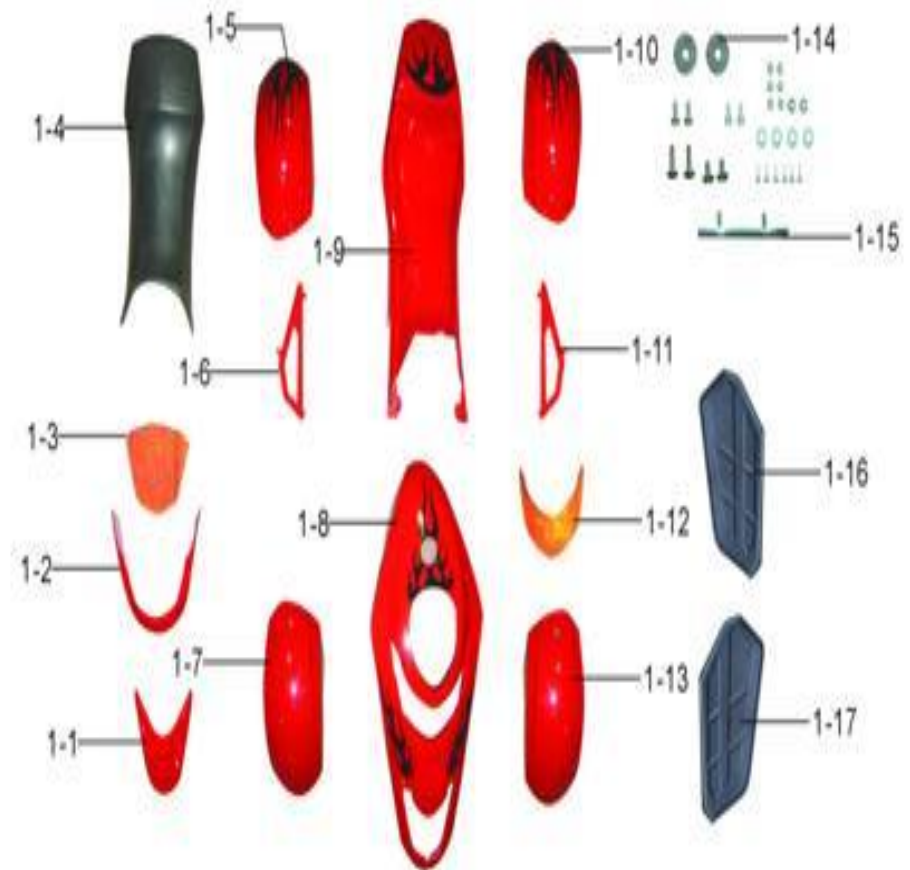

Typhoon 50cc

1. Plastic covering				
Number	Name	Quantity		
1-1	decorated plate for front tripod	1		
1-2	front veil	1		
1-3	windshiele	1		
1-4	seat cushion	1		
1-5	rearmudguard	1		
1-6	decorated plate for righe tripod	1		
1-7	front mudguard	1		
1-8	front main panel	1		
1-9	seat cushion panel	1		
1-10	rear mudguard	1		
1-11	decorated plate for left tripod	1		
Whole Set				
1-12	goggle	1		
1-13	front mudguard	1		
1-14	rubber cushion	1		
1-15	seat cushion fixed plate	1		
1-16	pedal	1		
1-17	pedal	1		

Number	Name	Quantity		
2. Frame				
2-1	rear rocker bracket	1		
2-2	rear rocker bracket bush	2		
2-3	main frame	1		
2-4	column rubber	1		
2-5	bumper	1		
2-6	handle tube	1		
2-7	right handgrip	1		
2-8	accelerator switch	1		
2-9	T-shaped staff fixing pedestal	1		
2-10	pedal	1		
2-11	T-shaped latch	2		
2-12	rubber jacket of brake handle	1		
2-13	flameout switch	1		
2-14	plastic nut cap	1		
2-15	left handgrip	1		
2-16	brake handle	1		
2-17	accelerator line	1		
2-18	steering axle	1		
2-19	brake line	1		
2-20	bearing	2		
2-21	bush	1		
2-22	steering arm	1		
2-23	steering arm fixed pedestal	1		

Number	Name	Quantity		
3. Front wheel				
3-1	front wheel	2		
3-2	the fixed plate of front mudguard	1		
3-3	cotter	2		
3-4	front wheel dust cap	2		
3-5	the fixed plate of front mudguard	1		
3-6	steering cavel	1		
3-7	front rocker bracket	1		
3-8	front rocker bracket	1		
3-9	front shock absorber	2		
3-10	steering cavel	1		
3-11	front rocker absorber	1		
3-12	the fixed pedestal of steering cavel	2		
3-13	front rocker bracket	1		
3-14	ball lever	2		

Number	Name	Quantity		
4. Rear wheel				
4-1	rear wheel	2		
4-2	rear wheel dust cap	2		
4-3	rear axle	1		
4-4	rear shock absorber	1		
4-5	the fixed pedestal for keyboard brake disc	2		
4-6	cotter	2		
4-7	the adjustable jack for rear wheel	2		
4-8	keyboard	1		
4-9	bearing	1		
4-10	bush	1		
4-11	rear-wheel brake	1		
4-12	rear axle jacket	1		
4-13	oil seal	2		
4-14	the fixed pedestal for rear wheel	2		
4-15	chain belt	1		
4-16	brake disc	1		