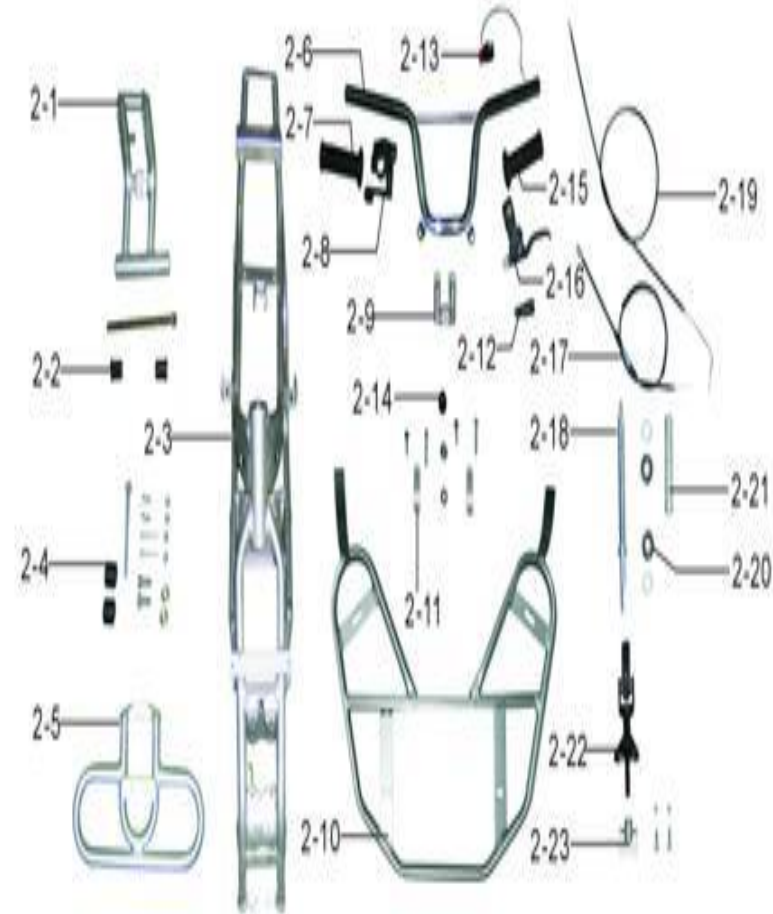

Typhoon 50cc

1. Plastic covering				
Number	Name	Quantity		
1-1	decorated plate for front tripod	1		
1-2	front veil	1		
1-3	windshiele	1		
1-4	seat cushion	1		
1-5	rearmudguard	1		
1-6	decorated plate for righe tripod	1		
1-7	front mudguard	1		
1-8	front main panel	1		
1-9	seat cushion panel	1		
1-10	rear mudguard	1		
1-11	decorated plate for left tripod	1		
Whole Set				
1-12	goggle	1		
1-13	front mudguard	1		
1-14	rubber cushion	1		
1-15	seat cushion fixed plate	1		
1-16	pedal	1		
1-17	pedal	1		

Number	Name	Quantity		
2. Frame				
2-1	rear rocker bracket	1		
2-2	rear rocker bracket bush	2		
2-3	main frame	1		
2-4	column rubber	1		
2-5	bumper	1		
2-6	handle tube	1		
2-7	right handgrip	1		
2-8	accelerator switch	1		
2-9	T-shaped staff fixing pedestal	1		
2-10	pedal	1		
2-11	T-shaped latch	2		
2-12	rubber jacket of brake handle	1		
2-13	flameout switch	1		
2-14	plastic nut cap	1		
2-15	left handgrip	1		
2-16	brake handle	1		
2-17	accelerator line	1		
2-18	steering axle	1		
2-19	brake line	1		
2-20	bearing	2		
2-21	bush	1		
2-22	steering arm	1		
2-23	steering arm fixed pedestal	1		

Number	Name	Quantity		
3. Front wheel				
3-1	front wheel	2		
3-2	the fixed plate of front mudguard	1		
3-3	cotter	2		
3-4	front wheel dust cap	2		
3-5	the fixed plate of front mudguard	1		
3-6	steering cavel	1		
3-7	front rocker bracket	1		
3-8	front rocker bracket	1		
3-9	front shock absorber	2		
3-10	steering cavel	1		
3-11	front rocker absorber	1		
3-12	the fixed pedestal of steering cavel	2		
3-13	front rocker bracket	1		
3-14	ball lever	2		

Number	Name	Quantity		
4. Rear wheel				
4-1	rear wheel	2		
4-2	rear wheel dust cap	2		
4-3	rear axle	1		
4-4	rear shock absorber	1		
4-5	the fixed pedestal for keyboard brake disc	2		
4-6	cotter	2		
4-7	the adjustable jack for rear wheel	2		
4-8	keyboard	1		
4-9	bearing	1		
4-10	bush	1		
4-11	rear-wheel brake	1		
4-12	rear axle jacket	1		
4-13	oil seal	2		
4-14	the fixed pedestal for rear wheel	2		
4-15	chain belt	1		
4-16	brake disc	1		