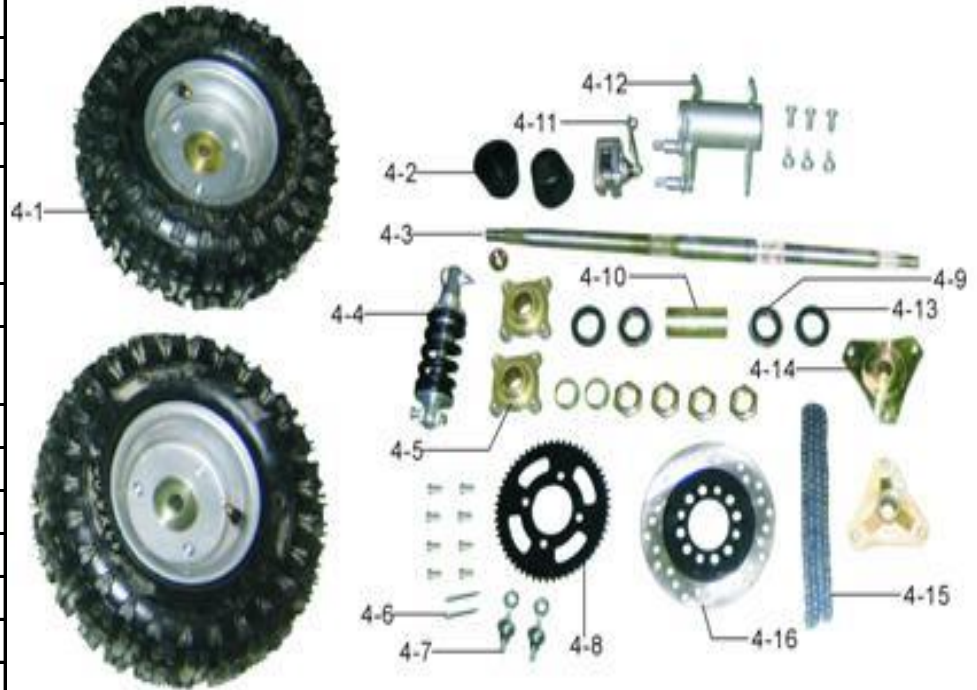

Typhoon 50cc

1. Plastic covering				
Number	Name	Quantity		
1-1	decorated plate for front tripod	1		
1-2	front veil	1		
1-3	windshiele	1		
1-4	seat cushion	1		
1-5	rearmudguard	1		
1-6	decorated plate for righe tripod	1		
1-7	front mudguard	1		
1-8	front main panel	1		
1-9	seat cushion panel	1		
1-10	rear mudguard	1		
1-11	decorated plate for left tripod	1		
Whole Set				
1-12	goggle	1		
1-13	front mudguard	1		
1-14	rubber cushion	1		
1-15	seat cushion fixed plate	1		
1-16	pedal	1		
1-17	pedal	1		

Number	Name	Quantity		
2. Frame				
2-1	rear rocker bracket	1		
2-2	rear rocker bracket bush	2		
2-3	main frame	1		
2-4	column rubber	1		
2-5	bumper	1		
2-6	handle tube	1		
2-7	right handgrip	1		
2-8	accelerator switch	1		
2-9	T-shaped staff fixing pedestal	1		
2-10	pedal	1		
2-11	T-shaped latch	2		
2-12	rubber jacket of brake handle	1		
2-13	flameout switch	1		
2-14	plastic nut cap	1		
2-15	left handgrip	1		
2-16	brake handle	1		
2-17	accelerator line	1		
2-18	steering axle	1		
2-19	brake line	1		
2-20	bearing	2		
2-21	bush	1		
2-22	steering arm	1		
2-23	steering arm fixed pedestal	1		

Number	Name	Quantity		
4. Rear wheel				
4-1	rear wheel	2		
4-2	rear wheel dust cap	2		
4-3	rear axle	1		
4-4	rear shock absorber	1		
4-5	the fixed pedestal for keyboard brake disc	2		
4-6	cotter	2		
4-7	the adjustable jack for rear wheel	2		
4-8	keyboard	1		
4-9	bearing	1		
4-10	bush	1		
4-11	rear-wheel brake	1		
4-12	rear axle jacket	1		
4-13	oil seal	2		
4-14	the fixed pedestal for rear wheel	2		
4-15	chain belt	1		
4-16	brake disc	1		

Number	Name	Quantity		
5. Gasoline engine				
5-1	exhaust pipe	1		
5-2	air filter	1		
5-3	gasoline engine	1		
5-4	exhaust pipe cushion	1		
5-5	fixed plate for gasoline engine	1		
5-6	column rubber cushion	1		